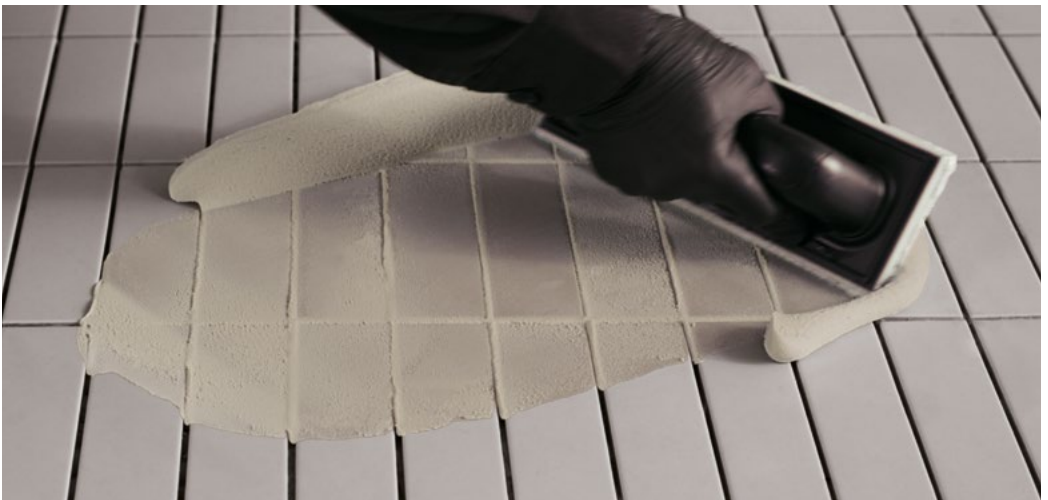

Fugalite Color

Waterproof resin available in 50 contemporary colours for the grouting and bonding of ceramic tiles, mosaics and natural stones.

Fugalite Color is water- and stain-proof, liquid ceramic for joints; it ensures high chemical and mechanical resistance and guarantees the aesthetic and functional continuity of ceramic surfaces.

- → Stain proof - Can be cleaned easily
- → High uniformity and high colour intensity
- → Water-resistant - Non-absorbent and does not change colour
- → Prevents the proliferation of bacteria and moulds (ISO 846 2019: Method A/B/C)
- → CATAS-tested for colour durability in external applications
- → Complies with HACCP/EC 852/2004 requirements for food hygiene
- → Available in 50 colours

Rating 3

Based on average colour formulations