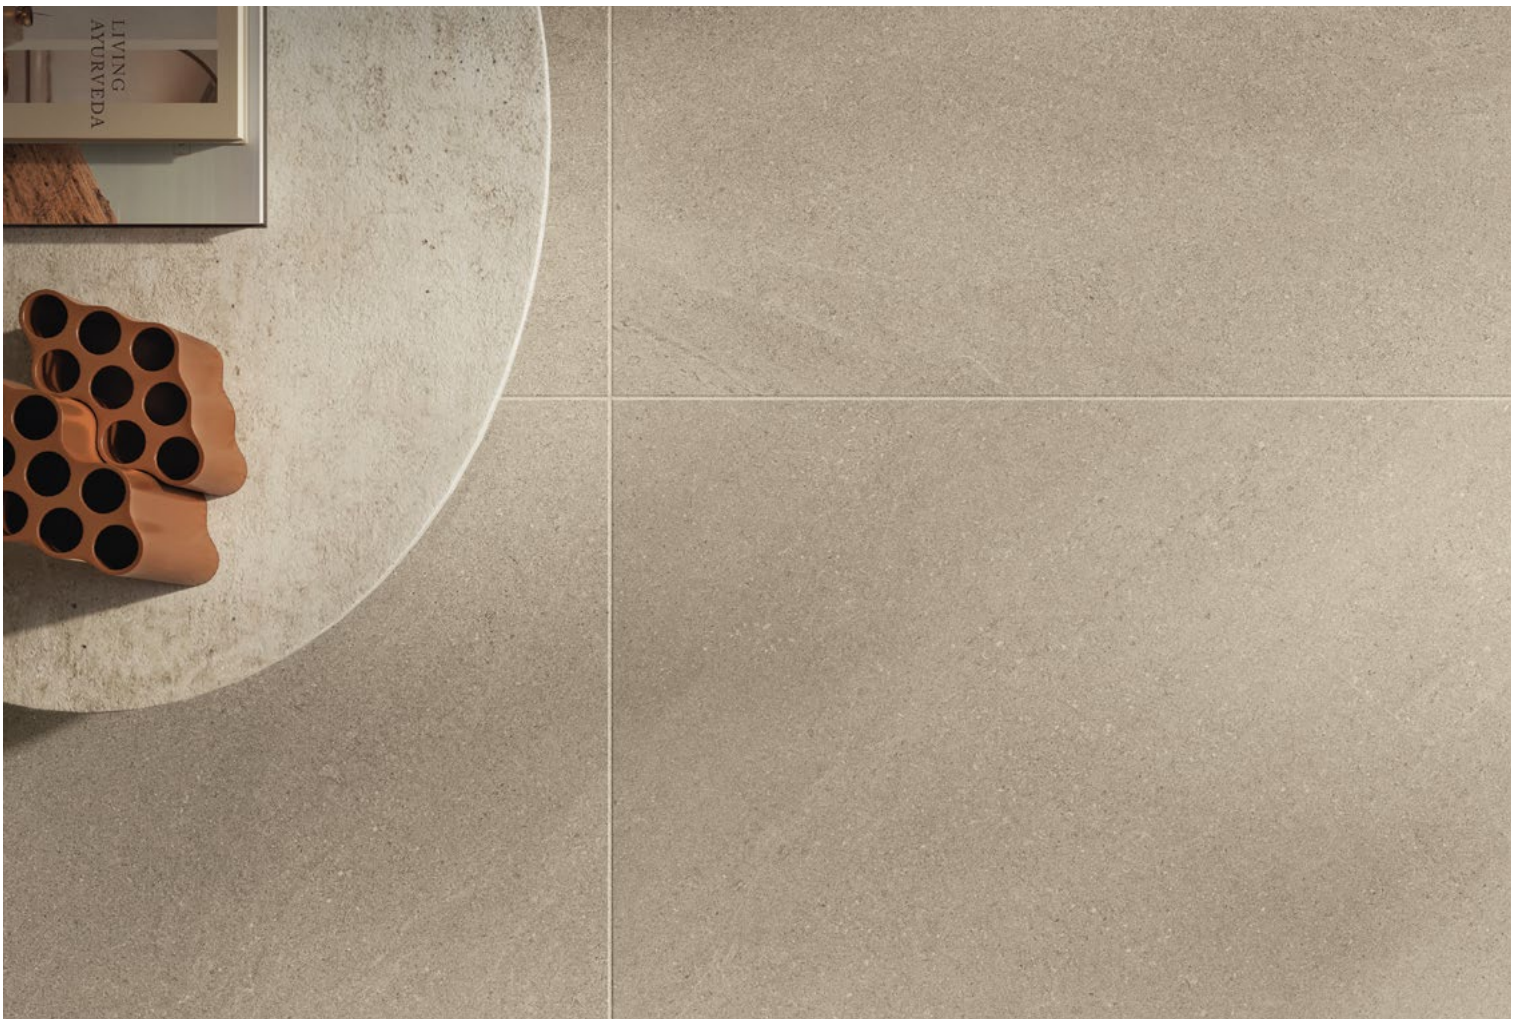

Color Fill

Discreet and essential elegance.

The breadth of the Color Fill palette translates into the possibility of bringing different styles to life, from the boldest to the most linear. The 50 contemporary colours of Fugabella Color offer multiple combinations for unique interior design projects. They create a wide chromatic universe, where elegance, freshness and refined taste are expressed to the maximum.

The choice of neutral shades creates visual continuity with ceramic or natural stone slabs, for perfect tone-on-tone combinations.

The resulting minimalist atmosphere lends lightness to volumes and enhances materials.