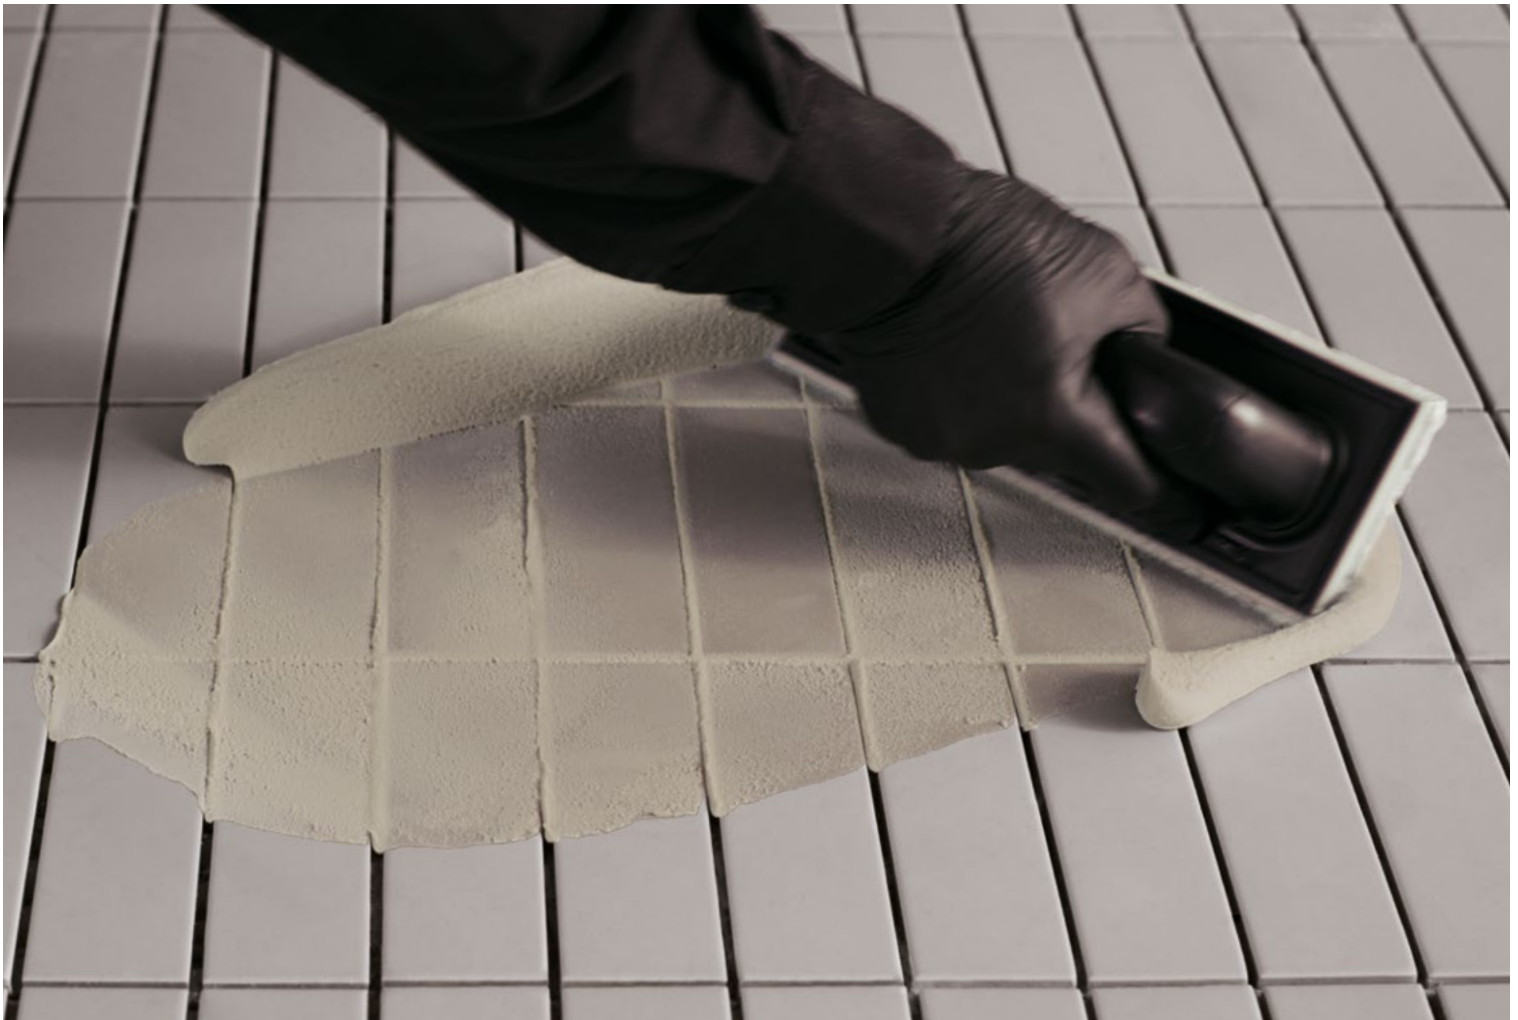

Fugalite Color

Ideal workability for an easier application.

Kerakoll researchers have developed a formulation that combines the waterproofing and stain resistance of a resin grout with an ease of working and cleaning superior to that of traditional epoxy grouts.