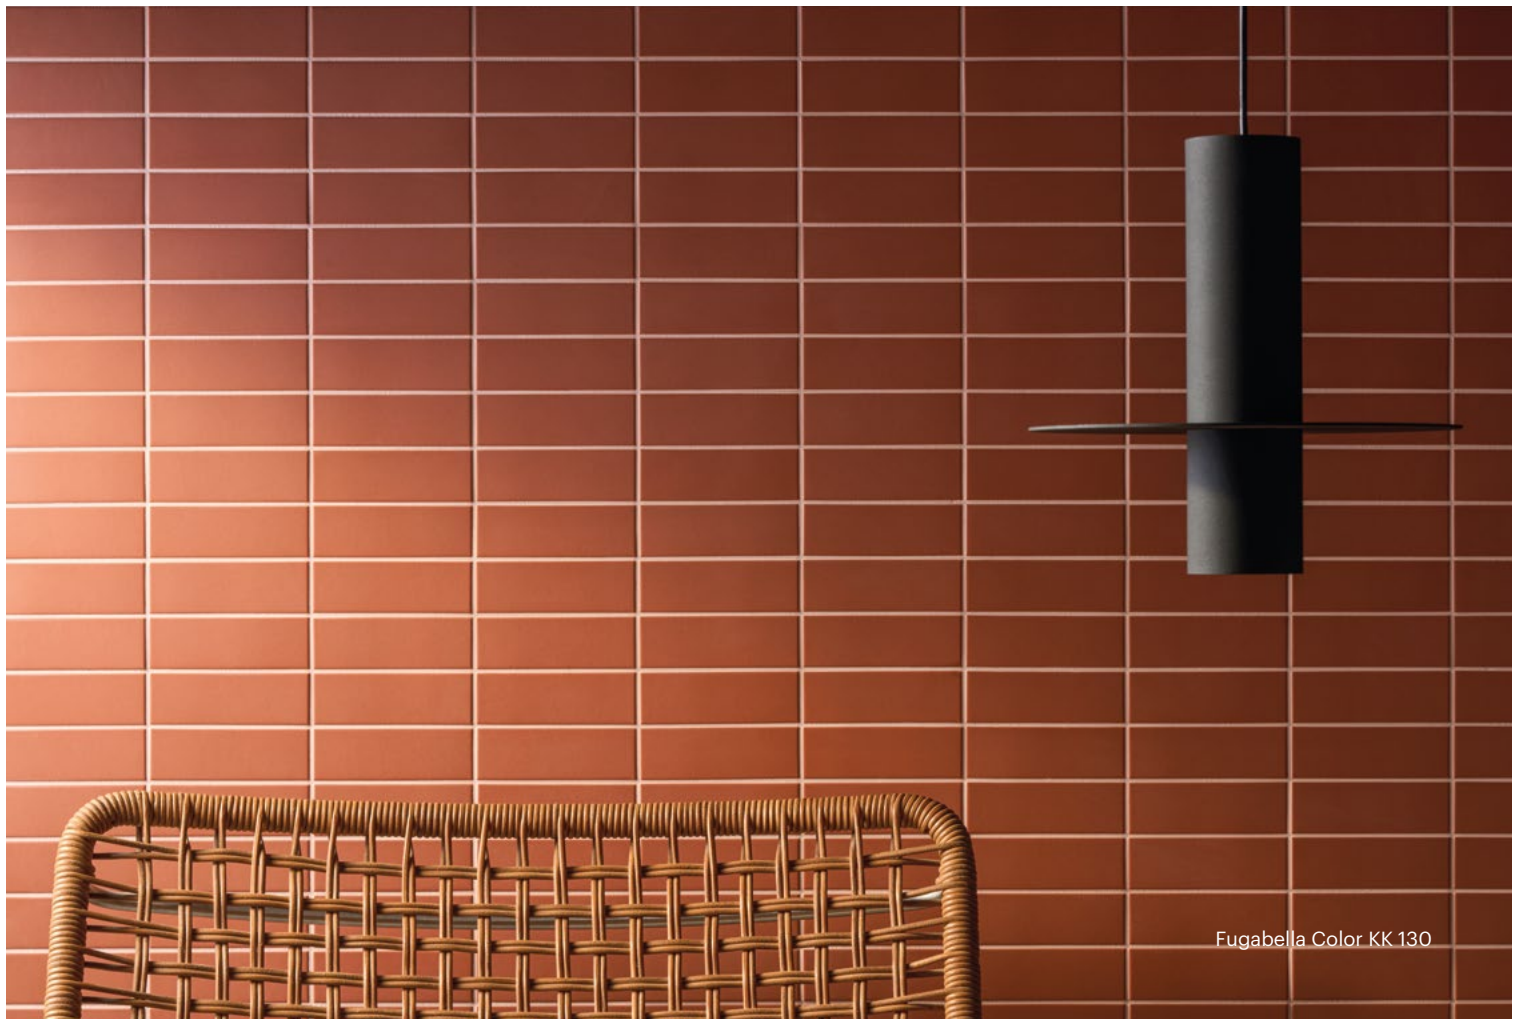

50 contemporary shades for endless combinations of joints and surfaces.

The Color Fill palette is designed to offer endless possibilities for the finishing of floors and coverings, from tone-on-tone to contrasting combinations.

The 50 elegant and distinctive shades cover a broad spectrum from the most neutral shades to the most intense colours.

Each colour is marked by a code, shared

by all products, which allows for continuity and colour balance between surfaces and finishes.